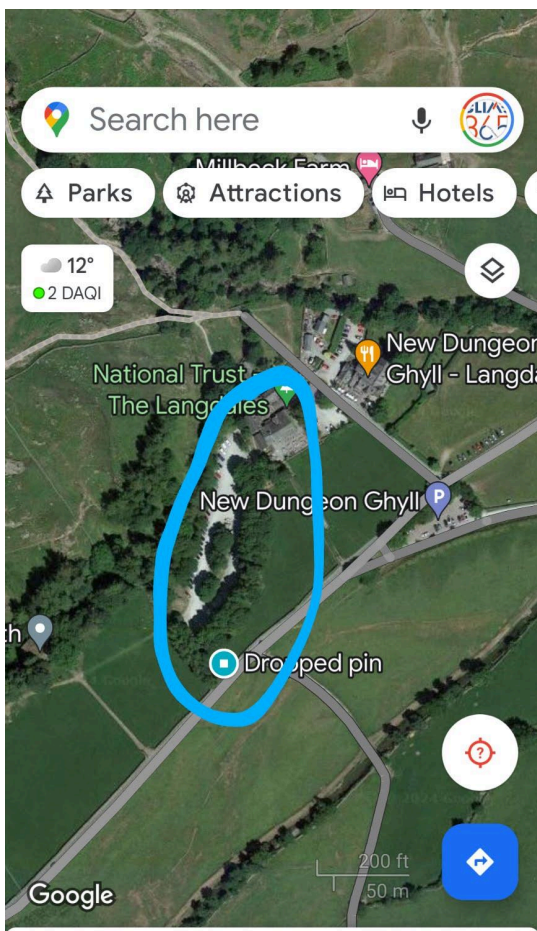

Mountain Leader assessment

Meeting info

The course starts at 9 am at Stickle Ghyll National Trust car park Langdale.
Please arrive early so that we can start at 9am.

Directions are:

📍 Stickle Ghyll Car Park

<https://maps.app.goo.gl/99YVcNzSAqMoRNNF9>

B5343

a year ago · [See more dates](#) >

Stuart Carter & Anna Carter WMCI

stuart@climb365.co.uk

www.climb365.co.uk

Stu m: 07880 742 799

Dales Cottage, 111 Milnthorpe Rd. Kendal, Cumbria, LA9 5HH